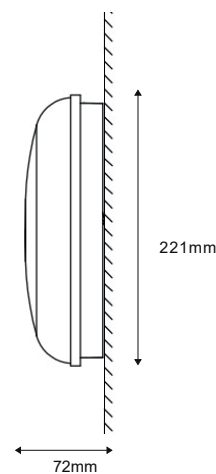

TECHNICAL DATA

**TYPE**

Professional LED for **Outdoor Lighting**.

**CHARACTERISTICS**

Can be used in public place.

**OPENING/BEAM**

High efficiency Ra>80 LED .

**MATERIAL**

Plastic polycarbonate

DIMENSION DRAW

Model:	Libra 20
Format:	Round
Location:	Exterior
Wattage:	20W
Materials:	Plastic
Led Color:	3000K / 4000K / 6500K
Product Dimension:	D221*72mm
IP Code:	65
Fixation:	Wall
CRI :	80
Lumen Output:	1600LM
Frequency:	50/60 Hz
Beam Angle:	L°